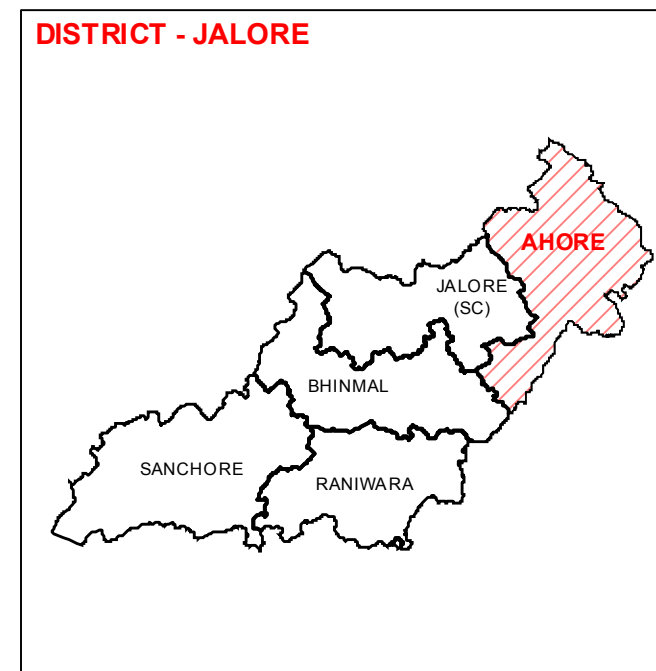

ASSEMBLY CONSTITUENCY - AHORE-141

DISTRICT - JALORE

Legend

- Ⓧ Tehsil Headquarter
- Ⓡ ILR Headquarter
- P Patwar Circle Headquarter
- Tehsil Boundary
- ILR Circle Boundary
- Patwar Circle Boundary
- Village Boundary